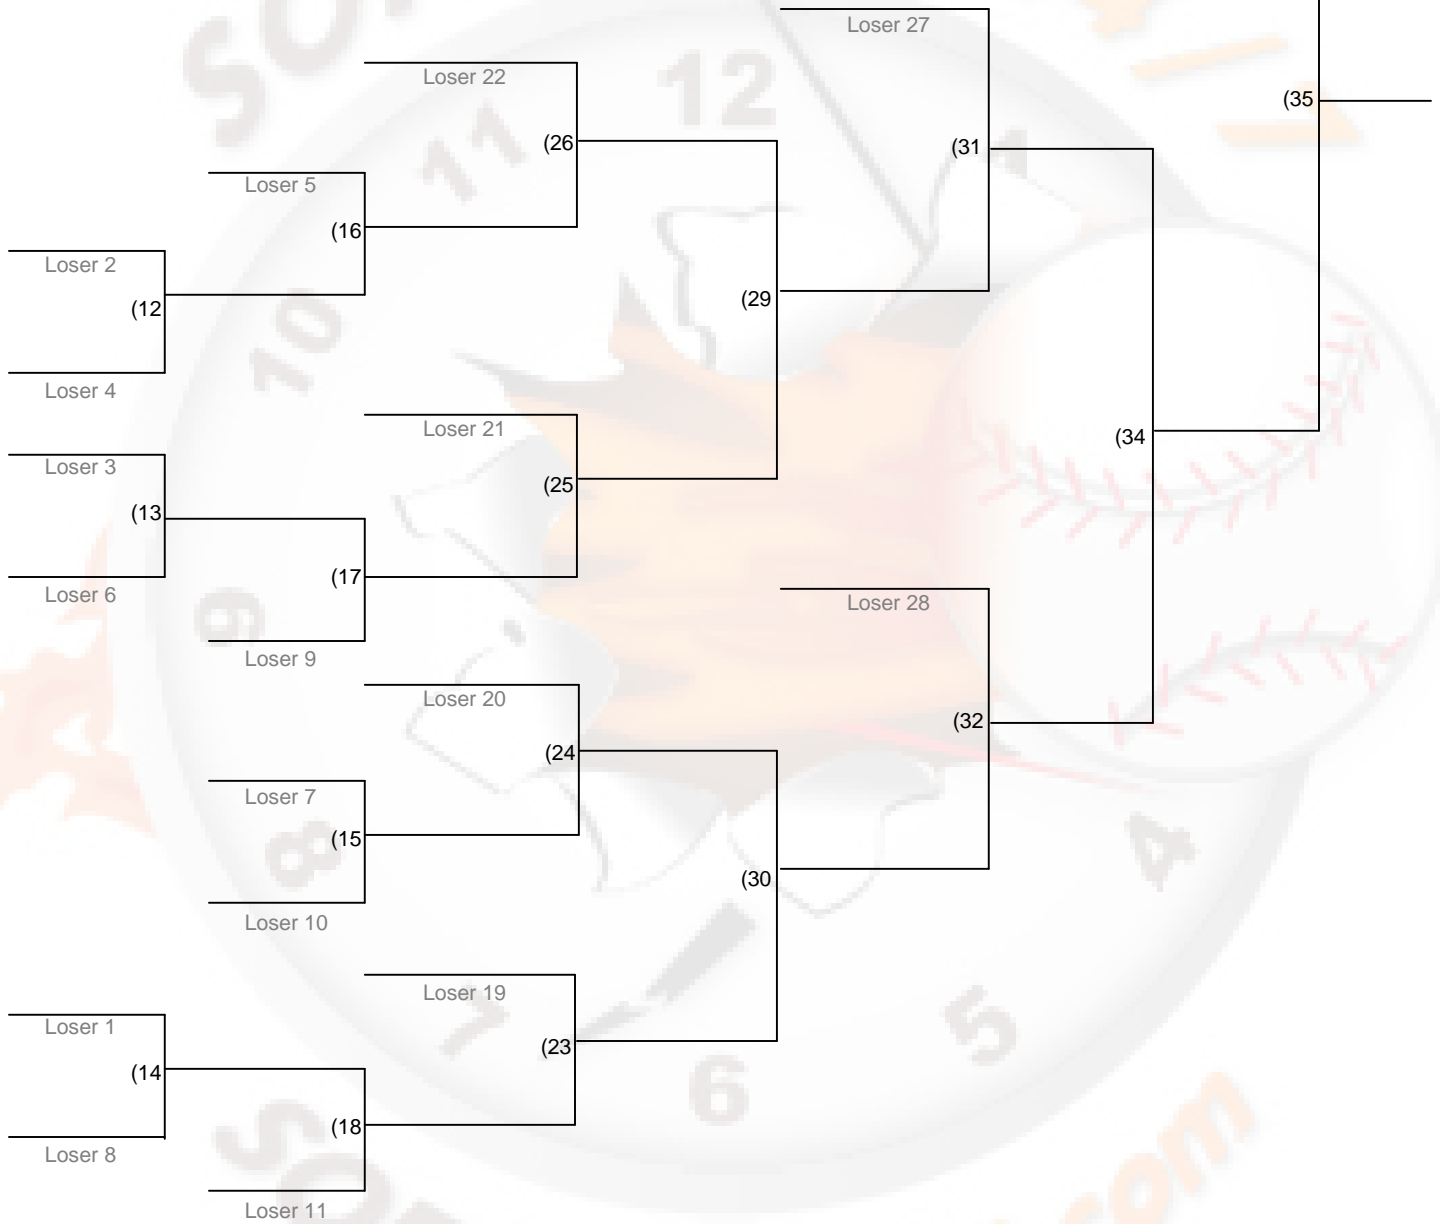

**19 Teams**  
Double Elimination  
**Winners' Bracket**

# Losers' Bracket

# Finals

From Game 33

From Game 35

(36)

Winner

(37)

Winner

Loser of 36  
if 1st loss