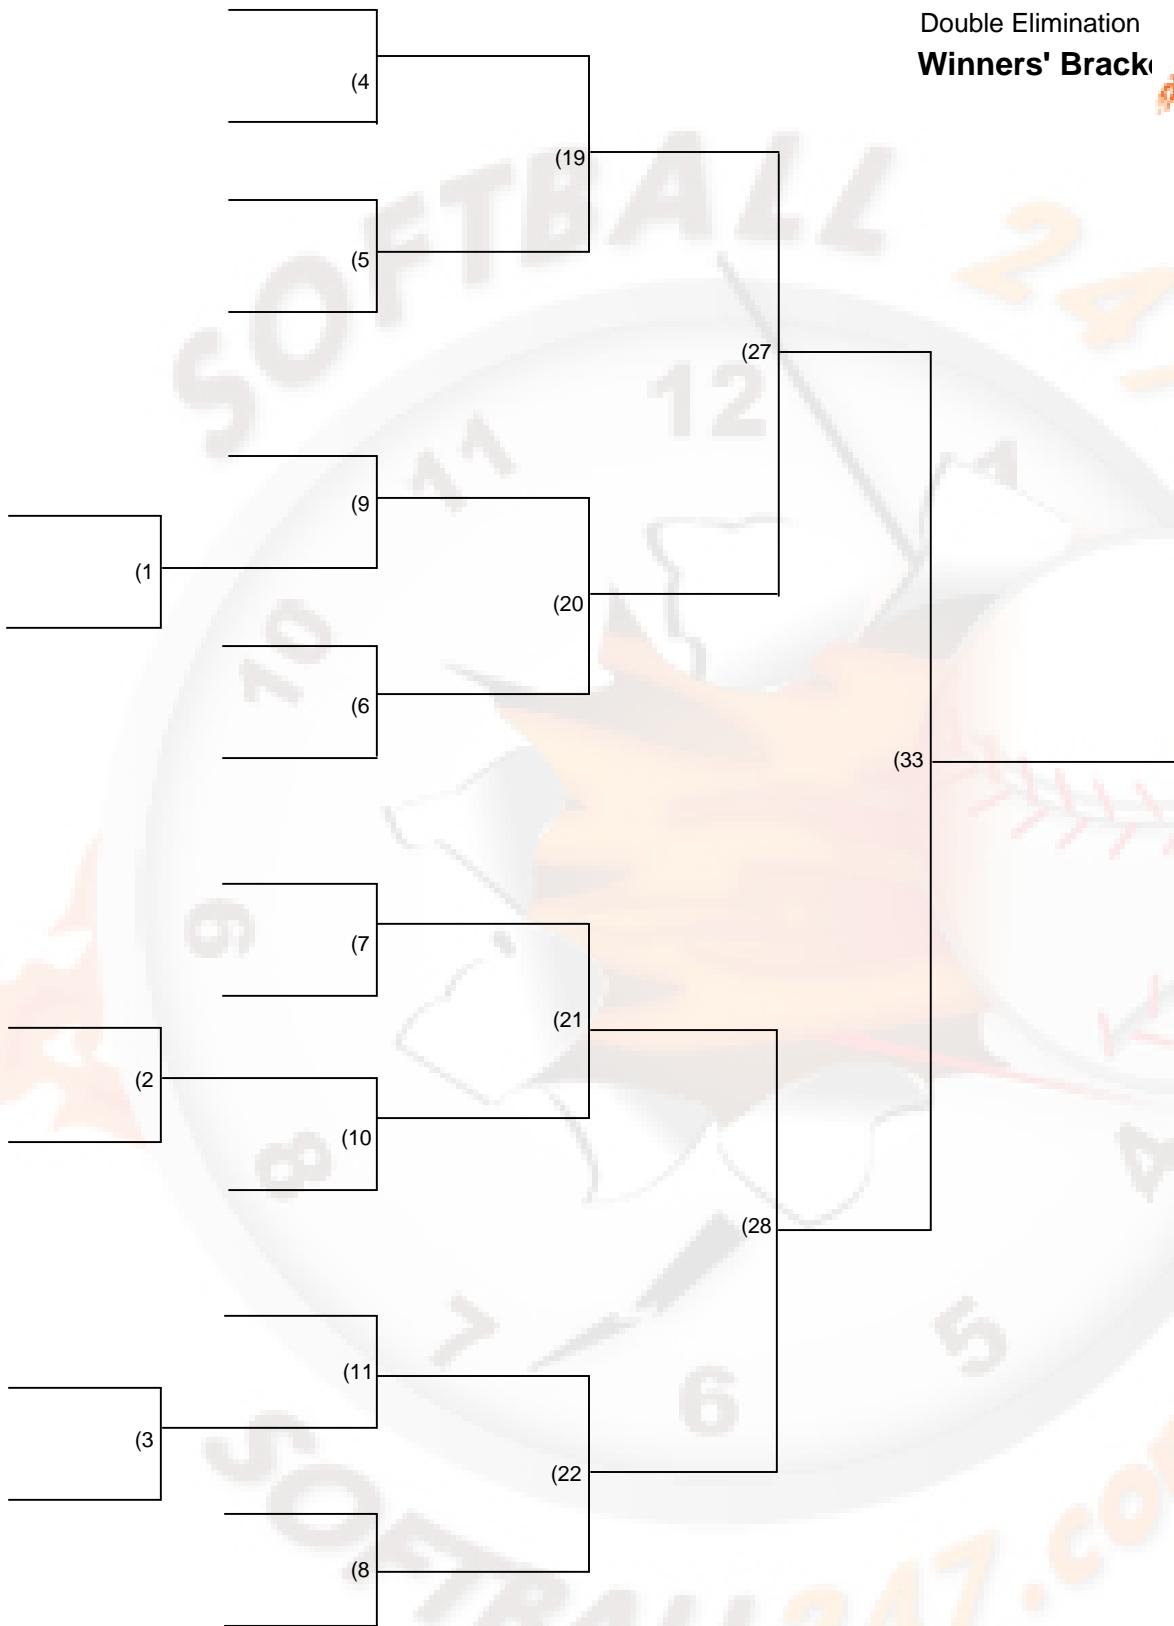

**19 Teams**  
Double Elimination  
**Winners' Bracket**

# Losers' Bracket

# Finals

From Game 33

From Game 35

(36)

Winner

(37)

Winner

Loser of 36  
if 1st loss