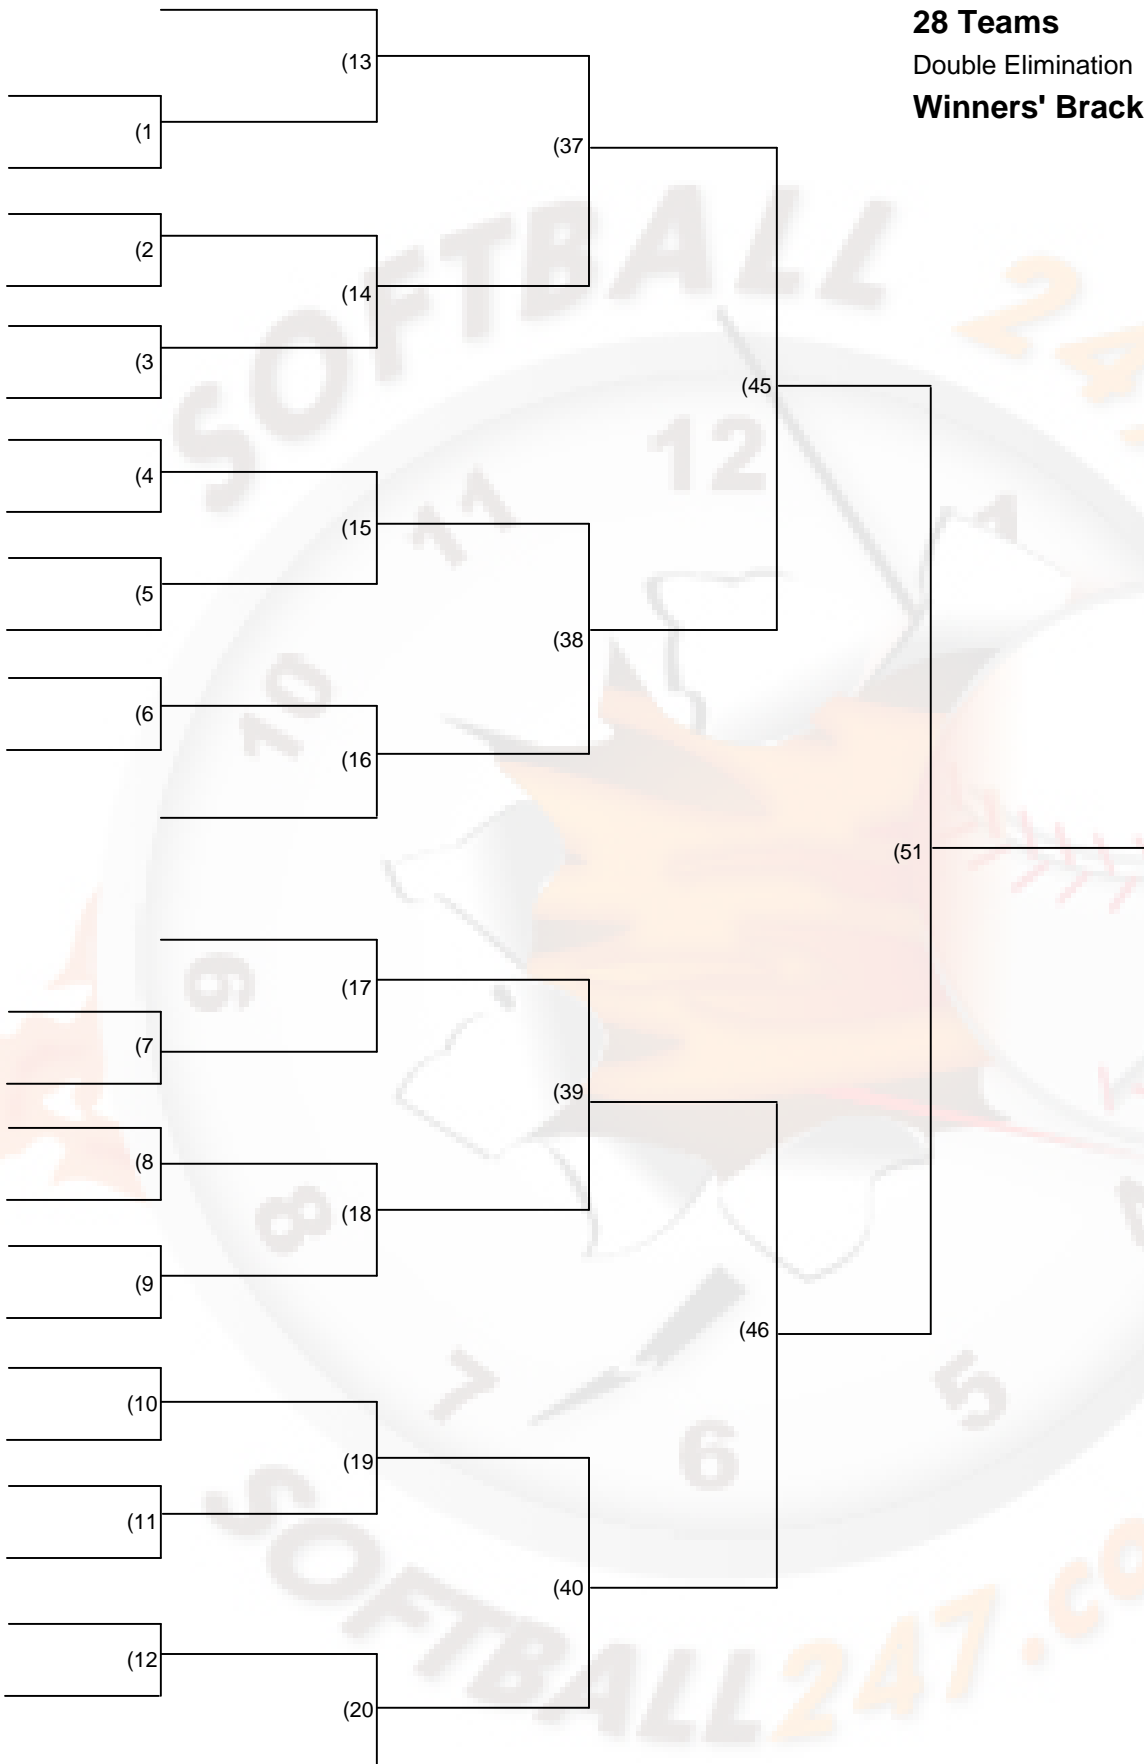

28 Teams

Double Elimination

Winners' Bracke

Losers' Bracket

Games 49,50 and 52 - 55