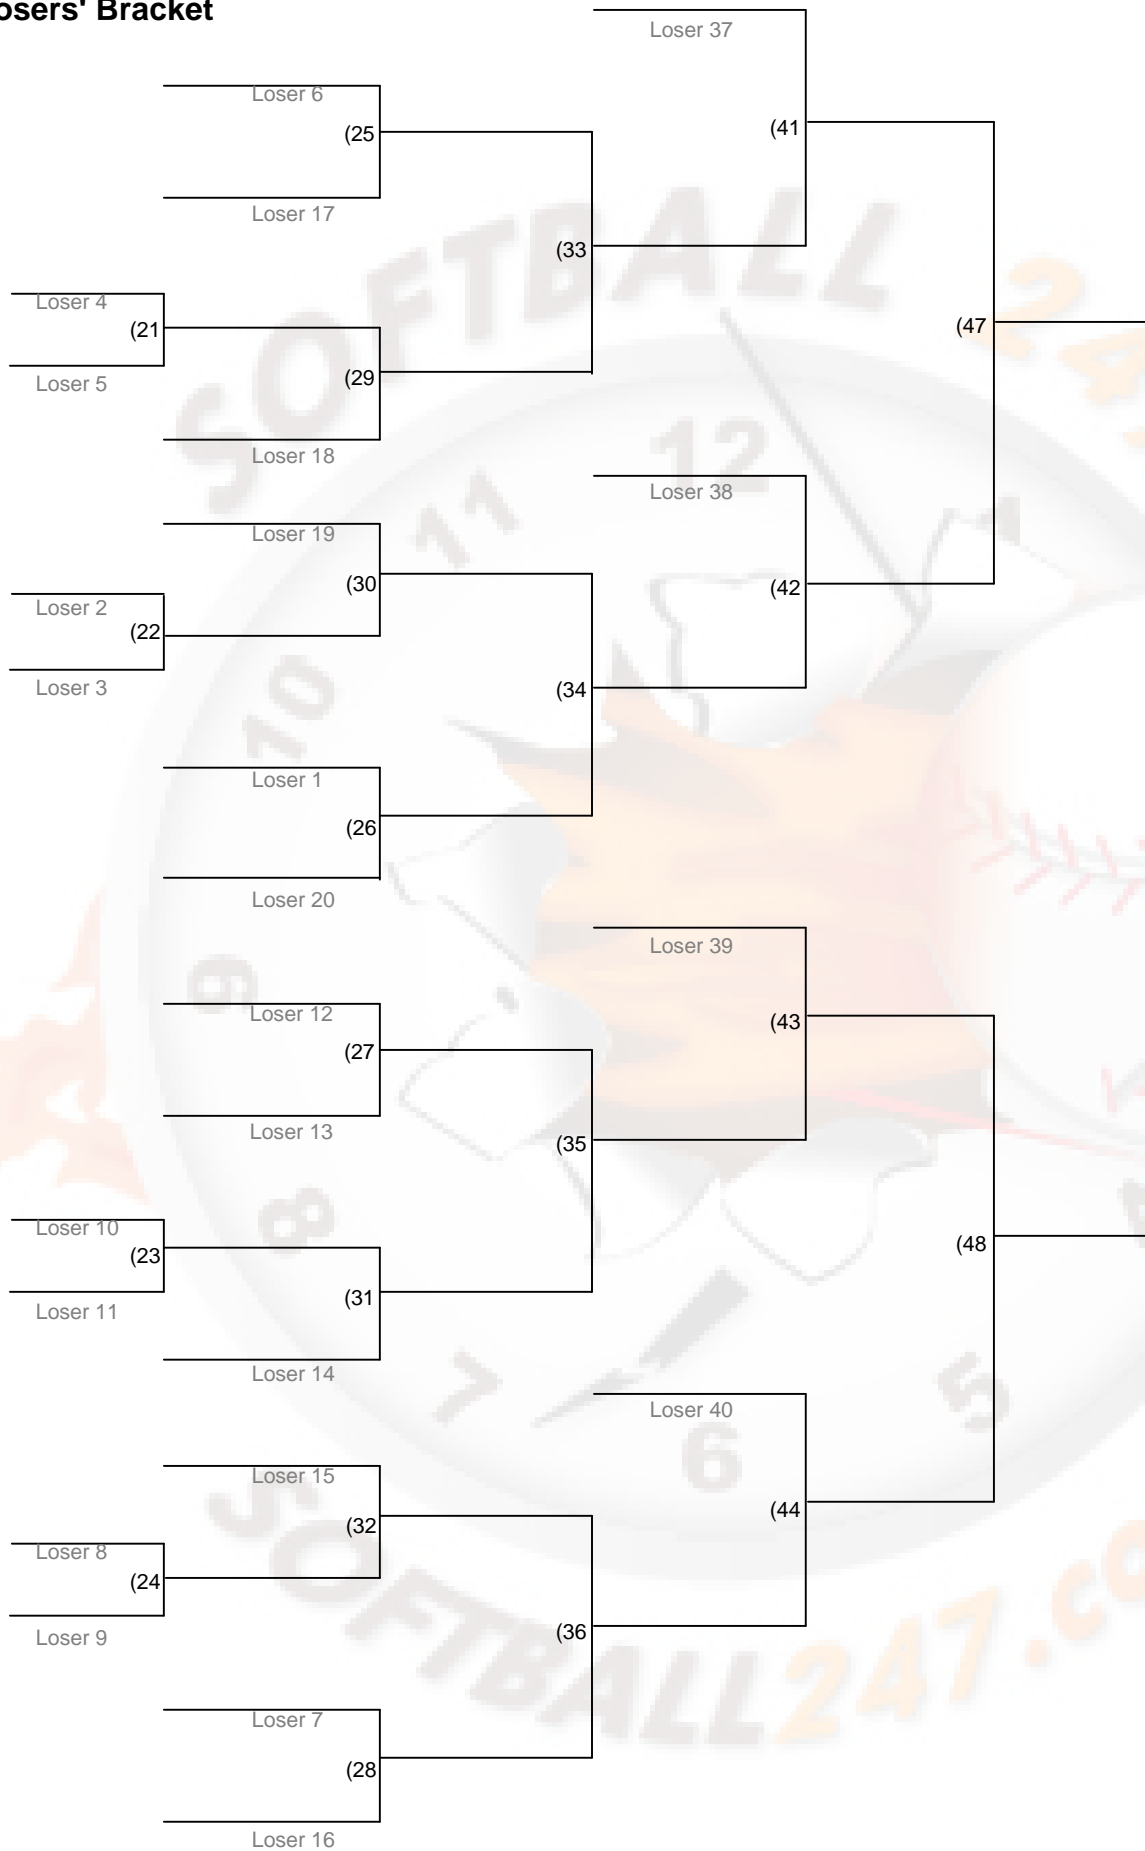

28 Teams

Double Elimination

Winners' Bracke

Losers' Bracket

Games 49,50 and 52 - 55